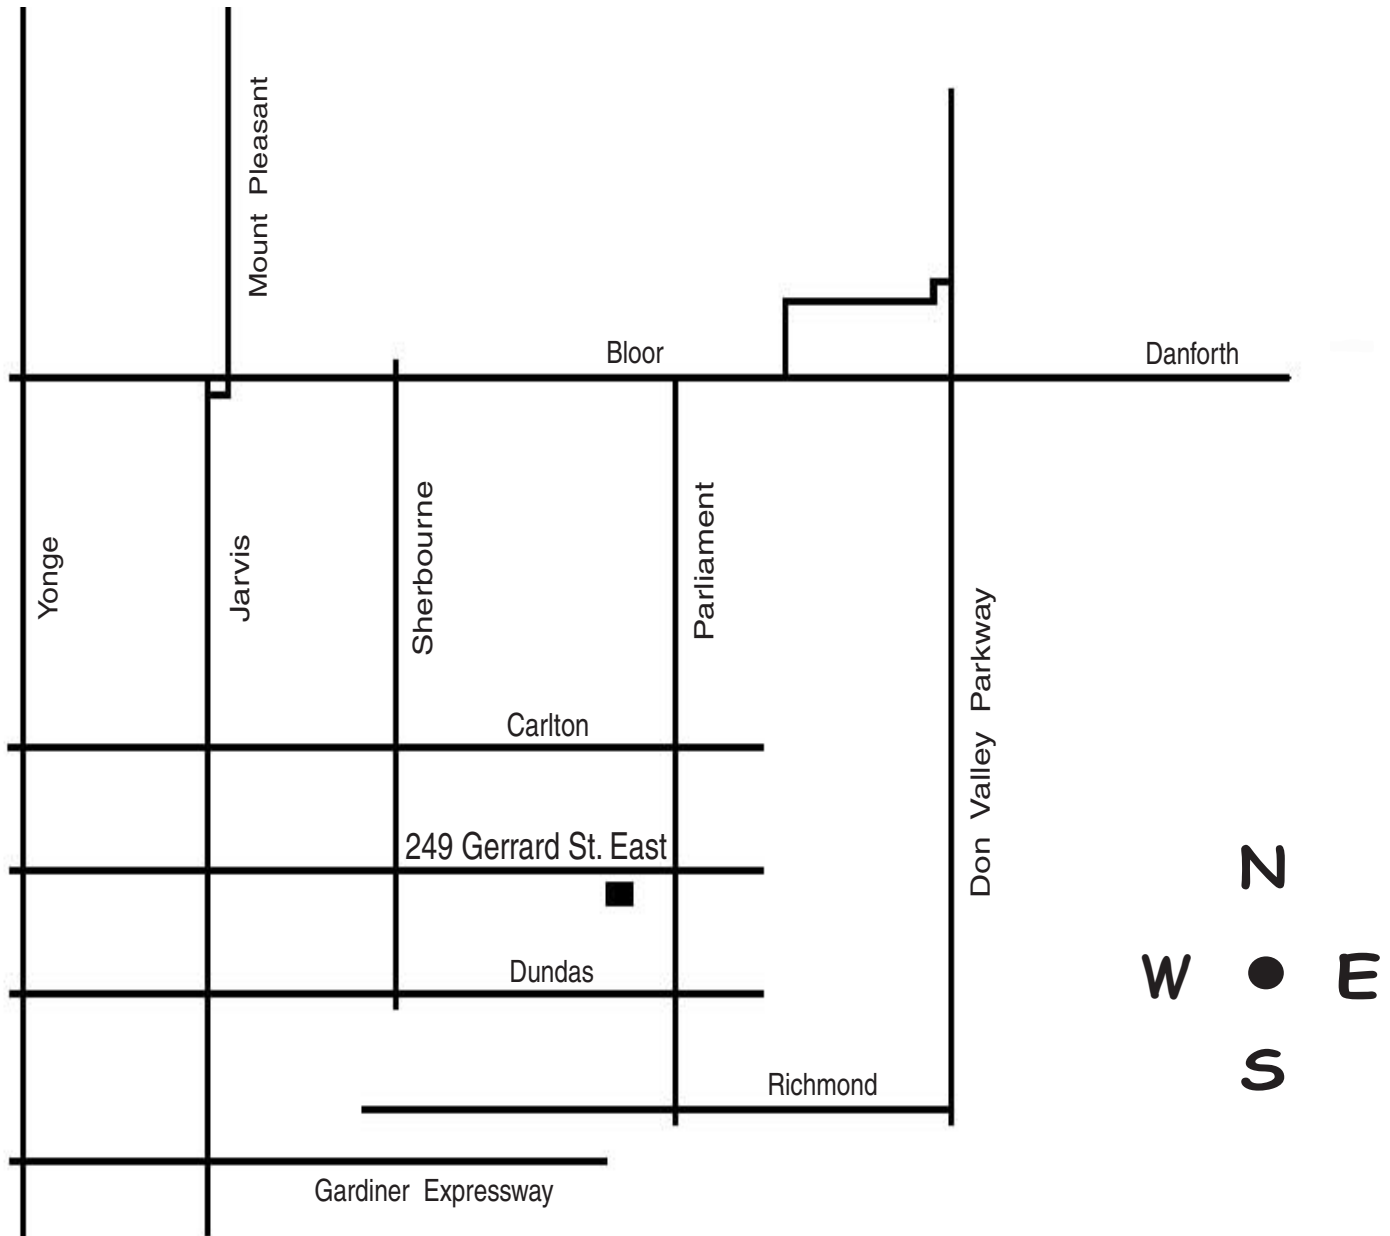

Map to the Eclectisaurus Store

249 Gerrard Street East, Toronto 416-934-9009
Wednesday to Saturday Noon to 7pm

Directions:

Don Valley Parkway south to Bloor exit, turn right on to Bloor, then turn left at Parliament (next traffic light), continue south on Parliament to Gerrard, turn right on Gerrard. The first street intersecting Gerrard is Berkeley, the second is Ontario. Eclectisaurus is on the south side of Gerrard between Berkeley & Ontario.

Gardiner Expressway exit at Jarvis, turn left on to Jarvis and continue north to Gerrard, turn right on to Gerrard. The second street on the right after Sherbourne is Ontario, and the third is Berkeley.

Limited metered parking is permitted in front of the Eclectisaurus Store on the south side of Gerrard between Berkeley and Ontario.